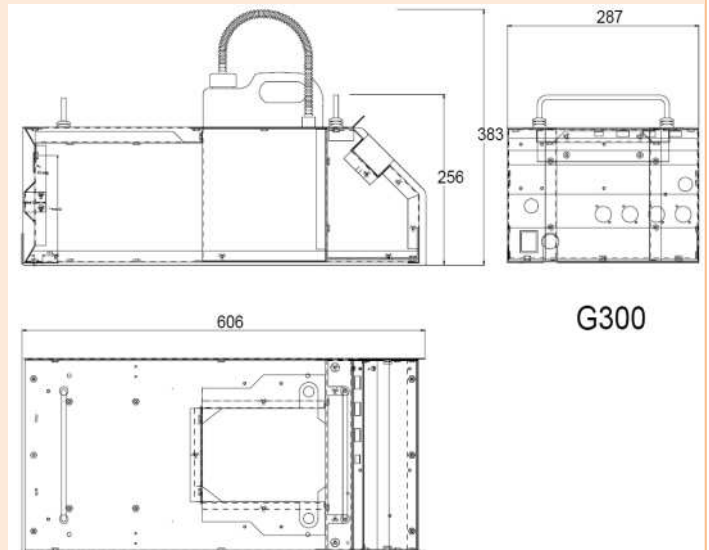

G300 Smoke & Haze Machine (続き)

専用液

- Industrial Smoke Fluid: 主に消防訓練で使われています。熱に対する耐久性があり長い時間煙が残ります。
- Global Smoke Fluid: 高品質なフォグマシン用に開発されています。煙の残り具合は、標準よりやや長め。濃くて白い煙になります。
- Low Smoke Fluid: Freezefog Proと併用して使う場合のみ。液化CO2と組み合わせて使うと無臭の濃い霧の雲を作ります。
- Quick/Extra Quick Dissipating Fluid: 通常の2倍、または4倍の早さで煙が消失します。
- C-Beam Fluid: “ヘイズ”モードの時のみ使用可能です。広範囲に薄いもやが広がります。

設置

- 床置き

外観/電気

- サイズ(HxWxL): 260 x 290 x 610mm
- 重量: 25 kg
- 電源: 120v, 50/60Hz, 2,200w, 18amp

Product Codes:

Machine & Accessories

2930	G300 Smoke Machine 230V
2941	Standard Remote
2942	DMX Remote
2939	4" Ducting Adaptor
2907	G300 Mod Kit
2935	Remote Cable 5m
2936	Remote Cable 15m
2937	G300 Link Lead 5m
2938	G300 Link Lead 15m

Fluids

2931	Standard Fluid (5L)
1913A	Standard Fluid (200L)
2932	Industrial Fluid (5L)
1913B	Industrial Fluid (200L)
2924	Global Long Lasting Fluid (5L)
1914	Global Long Lasting Fluid (200L)
2904	Low Smoke Fluid (5L)
2900	Low Smoke Fluid (200L)
2905	Quick Dissipating Fluid (5L)
2906	Extra Quick Dissipating Fluid (5L)
2945	Quick Dissipating Fluid (200L)
2934	CBeam Haze Fluid (5L)
2943	CBeam Haze Fluid (200L)

Specifications are subject to change without notice.

Le Maitre日本販売代理店
株式会社 ザ・ロック
〒214-0014 神奈川県川崎市多摩区登戸133

Phone: 044-930-5223

www.the-rock.co.jp